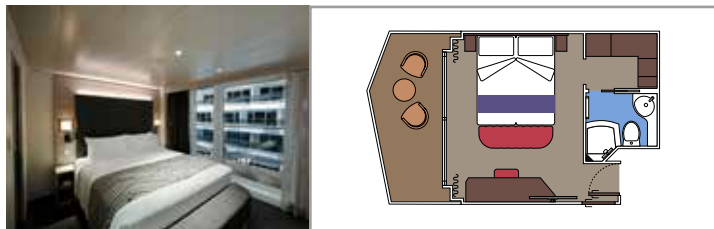

DELUXE BALCONY WITH PROMENADE VIEW PR2

≈16
≈5
12-14
2

› Balcony with Promenade view