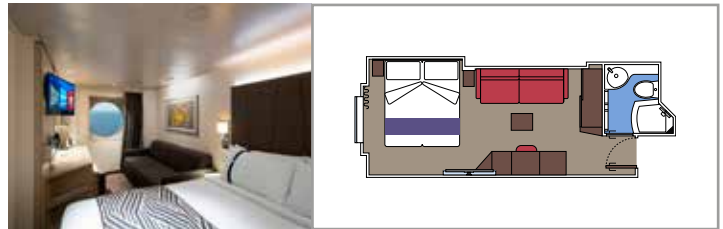

The images are representative only. Size, layout and furniture may vary (within the same cabin category).

INCLUDED FACILITIES

- Luxury suites with premium interiors
- Some Suites have balcony with private whirlpool
- Spacious wardrobe
- Comfortable double bed or single beds (on request)
- Bathroom with large shower and/or bathtub
- Interactive TV, telephone, safe, minibar and air conditioning
- Wifi connection included

 Cabin size (m²)

 Balcony size (m²)

 Deck location

 Accommodating up to

BALCONY

INCLUDED FACILITIES

- Some cabins have balcony overlooking the Promenade
- Some cabins have partial view
- Sitting area with sofa
- Wardrobe
- Comfortable double bed which can be converted in two single beds (on request)
- Bathroom with shower and hairdryer
- Interactive TV, telephone, safe, minibar and air conditioning
- Wifi connection available (for a fee)

Balcony size (m²)

Deck location

Accommodating up to

OCEAN VIEW

INCLUDED FACILITIES

- Window with sea view
- Comfortable double bed or single beds (on request)
- Bathroom with shower and hairdryer
- Interactive TV, telephone, safe, minibar and air conditioning
- Wifi connection available (for a fee)

 ≈16
  10-12
  4

DELUXE OCEAN VIEW

OR1

 ≈15-16
  5-9
  4

STUDIO OCEAN VIEW

OS

 ≈12
  5-14
  1

The images are representative only. Size, layout and furniture may vary (within the same cabin category).