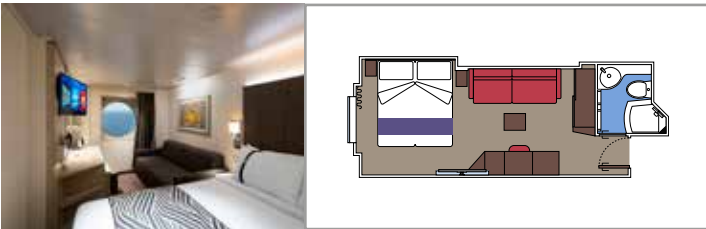

The images are representative only. Size, layout and furniture may vary (within the same cabin category).

INCLUDED FACILITIES

- Luxury suites with premium interiors
- Some Suites have balcony with private whirlpool
- Spacious wardrobe
- Comfortable double bed or single beds (on request)
- Bathroom with large shower and/or bathtub
- Interactive TV, telephone, safe, minibar and air conditioning
- Wifi connection included

 Cabin size (m²)

 Balcony size (m²)

 Deck location

 Accommodating up to

BALCONY

INCLUDED FACILITIES

- Some cabins have balcony overlooking the Promenade
- Some cabins have partial view
- Sitting area with sofa
- Wardrobe
- Comfortable double bed which can be converted in two single beds (on request)
- Bathroom with shower and hairdryer
- Interactive TV, telephone, safe, minibar and air conditioning
- Wifi connection available (for a fee)

Balcony size (m²)

Deck location

Accommodating up to

OCEAN VIEW

INCLUDED FACILITIES

- Window with sea view
- Comfortable double bed or single beds (on request)
- Bathroom with shower and hairdryer
- Interactive TV, telephone, safe, minibar and air conditioning
- Wifi connection available (for a fee)

 ≈16
  10-12
  4

DELUXE OCEAN VIEW

OR1

 ≈15-16
  5-9
  4

STUDIO OCEAN VIEW

OS

 ≈12
  5-14
  1

The images are representative only. Size, layout and furniture may vary (within the same cabin category).