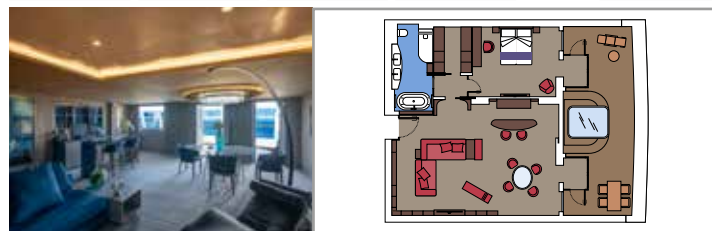

MSC YACHT CLUB	Exclusive services	Seats	Surface (m²)	Deck
MSC YACHT CLUB CONCIERGE	Reception with 24-hour concierge service			19 New York
152 SUITES WITH BUTLER SERVICE	24-hour butler service		547	19 New York
TOP SAIL LOUNGE	MSC Yacht Club panoramic lounge			19 New York
MSC YACHT CLUB RESTAURANT	Exclusive restaurant	208	375	20 Ocean Cay
MSC YACHT CLUB GRILL & BAR	Buffet and grill	333	1.793	21 San Juan 22 Ocho Rios
MSC YACHT CLUB LANAI	Outdoor lounging venue			
MSC YACHT CLUB SUNDECK & POOL	Sundeck, bar, pool, whirlpool bath, lounge			

MSC YACHT CLUB OWNER'S SUITE WITH WHIRLPOOL BATH YC4

≈78
≈65
18
4
SUITE 18001

- › Large balcony with private whirlpool bath and outdoor living area
- › Floor-to-ceiling windows and glass doors
- › Separate dining and living room area
- › Bathroom with shower and imperial tub
- › Large walk-in wardrobe with shoe rack and luggage storage
- › Bar setup, refrigerator and espresso coffee machine

≈104
≈48
16
4
SUITE 16002

MSC YACHT CLUB ROYAL SUITE WITH WHIRLPOOL BATH YC3

≈51-58
≈42-51
16-18
4
SUITE 16002

- › Large balcony with private whirlpool bath and outdoor dining area
- › Walk-in wardrobe and luggage storage
- › Bathroom with large shower and tub (some cabins feature large tub only)
- › Bar setup, refrigerator and espresso coffee machine

The images are representative only. Size, layout and furniture may vary (within the same cabin category).