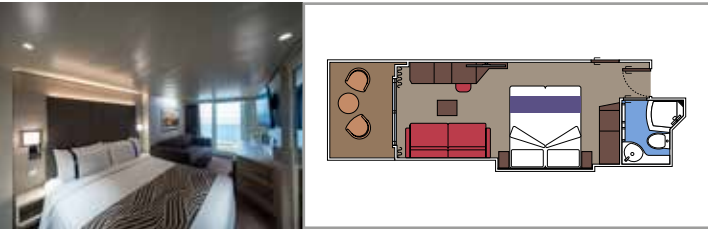

BALCONY

INCLUDED FACILITIES

- Some cabins have balcony overlooking the Promenade
- Some cabins have partial view
- Sitting area with sofa
- Wardrobe
- Comfortable double bed which can be converted in two single beds (on request)
- Bathroom with shower and hairdryer
- Interactive TV, telephone, safe, minibar and air conditioning
- Wifi connection available (for a fee)

DELUXE BALCONY AUREA BA

≈17
≈3-8
12-16
4