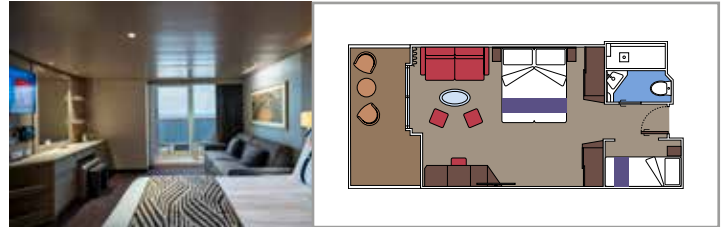

The images are representative only. Size, layout and furniture may vary (within the same cabin category).

INCLUDED FACILITIES

- Luxury suites with premium interiors
- Some Suites have balcony with private whirlpool
- Spacious wardrobe
- Comfortable double bed or single beds (on request)
- Bathroom with large shower and/or bathtub
- Interactive TV, telephone, safe, minibar and air conditioning
- Wifi connection included

SUITE AUREA

INCLUDED FACILITIES

- Some Suites have balcony with private whirlpool
- Some Suites have balcony overlooking the Promenade
- Some Suites have sitting area with double sofa bed
- Spacious wardrobe
- Comfortable double bed or single beds (on request)
- Bathroom with shower or bathtub and hairdryer
- Interactive TV, telephone, safe, minibar and air conditioning
- Wifi connection available (for a fee)

- › Premium balcony
- › Sitting area with double sofa bed

GRAND SUITE AUREA SX

SX

 ≈35
  ≈8-9
  9-10
  4

- › Balcony
- › Sitting area with double sofa bed

PREMIUM SUITE AUREA SL1

SL1

 ≈25
  ≈4
  12-14
  6

 Cabin size (m²)

 Balcony size (m²)

 Deck location

 Accommodating up to

BALCONY

INCLUDED FACILITIES

- Some cabins have balcony overlooking the Promenade
- Some cabins have partial view
- Sitting area with sofa
- Wardrobe
- Comfortable double bed which can be converted in two single beds (on request)
- Bathroom with shower and hairdryer
- Interactive TV, telephone, safe, minibar and air conditioning
- Wifi connection available (for a fee)