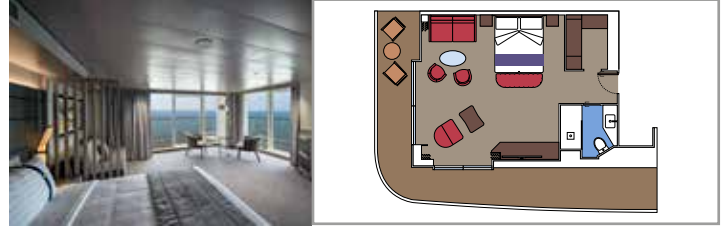

SUITE AUREA

INCLUDED FACILITIES

- Some Suites have balcony with private whirlpool
- Some Suites have balcony overlooking the Promenade
- Some Suites have sitting area with double sofa bed
- Spacious wardrobe
- Comfortable double bed or single beds (on request)
- Bathroom with shower or bathtub and hairdryer
- Interactive TV, telephone, safe, minibar and air conditioning
- Wifi connection available (for a fee)

GRAND SUITE AUREA WITH TERRACE AND WHIRLPOOL SXJ

SXJ

 ≈35
  ≈37-46
  15-16
  4

- › Large balcony with private whirlpool bath
- › Sitting area with double sofa bed

GRAND SUITE AUREA WITH TERRACE SXT

SXT

 ≈35
  ≈25-35
  11-14
  4

- › Premium balcony
- › Sitting area with double sofa bed

GRAND SUITE AUREA SX

SX

 ≈35
  ≈8-9
  9-10
  4

- › Balcony
- › Sitting area with double sofa bed

PREMIUM SUITE AUREA SL1

SL1

 ≈25
  ≈4
  12-14
  6