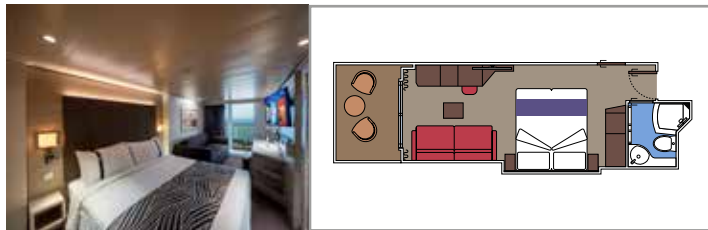

The images are representative only. Size, layout and furniture may vary (within the same cabin category).

INCLUDED FACILITIES

- Luxury suites with premium interiors
- Some Suites have balcony with private whirlpool
- Spacious wardrobe
- Comfortable double bed or single beds (on request)
- Bathroom with large shower and/or bathtub
- Interactive TV, telephone, safe, minibar and air conditioning
- Wifi connection included

SUITE AUREA

INCLUDED FACILITIES

- Some Suites have balcony with private whirlpool
- Some Suites have balcony overlooking the Promenade
- Some Suites have sitting area with double sofa bed
- Spacious wardrobe
- Comfortable double bed or single beds (on request)
- Bathroom with shower or bathtub and hairdryer
- Interactive TV, telephone, safe, minibar and air conditioning
- Wifi connection available (for a fee)

 Cabin size (m²)

 Balcony size (m²)

 Deck location

 Accommodating up to

BALCONY

INCLUDED FACILITIES

- Some cabins have balcony overlooking the Promenade
- Some cabins have partial view
- Sitting area with sofa
- Wardrobe
- Comfortable double bed which can be converted in two single beds (on request)
- Bathroom with shower and hairdryer
- Interactive TV, telephone, safe, minibar and air conditioning
- Wifi connection available (for a fee)

DELUXE BALCONY BR1

 ≈17
  ≈3-8
  9-10
  4

DELUXE BALCONY WITH PARTIAL VIEW BP

 ≈17
  ≈3
  15-16
  4

› Balcony with partial view

The images are representative only. Size, layout and furniture may vary (within the same cabin category).