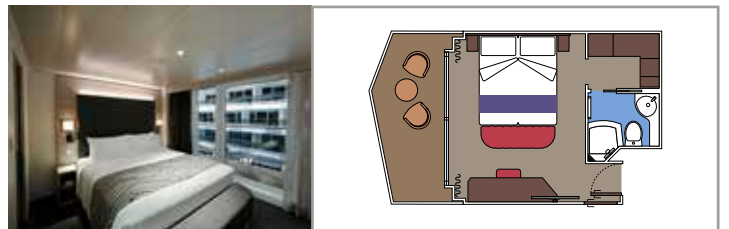

DELUXE BALCONY WITH PROMENADE VIEW PR1

≈16
≈5
10-11
2

› Balcony with Promenade view

The images are representative only. Size, layout and furniture may vary (within the same cabin category).

Cabin size (m²)

Balcony size (m²)

Deck location

Accommodating up to