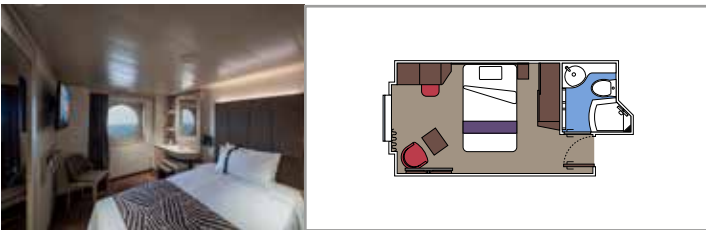

The images are representative only. Size, layout and furniture may vary (within the same cabin category).

INCLUDED FACILITIES

- Luxury suites with premium interiors
- Some Suites have balcony with private whirlpool
- Spacious wardrobe
- Comfortable double bed or single beds (on request)
- Bathroom with large shower and/or bathtub
- Interactive TV, telephone, safe, minibar and air conditioning
- Wifi connection included

 Cabin size (m²)

 Balcony size (m²)

 Deck location

 Accommodating up to

BALCONY

INCLUDED FACILITIES

- Some cabins have balcony overlooking the Promenade
- Some cabins have partial view
- Sitting area with sofa
- Wardrobe
- Comfortable double bed which can be converted in two single beds (on request)
- Bathroom with shower and hairdryer
- Interactive TV, telephone, safe, minibar and air conditioning
- Wifi connection available (for a fee)

Balcony size (m²)

Deck location

Accommodating up to

OCEAN VIEW

INCLUDED FACILITIES

- Window with sea view
- Comfortable double bed or single beds (on request)
- Bathroom with shower and hairdryer
- Interactive TV, telephone, safe, minibar and air conditioning
- Wifi connection available (for a fee)

 ≈16
  10-12
  4

DELUXE OCEAN VIEW

OR1

 ≈15-16
  5-9
  4

STUDIO OCEAN VIEW

OS

 ≈12
  5-14
  1

The images are representative only. Size, layout and furniture may vary (within the same cabin category).