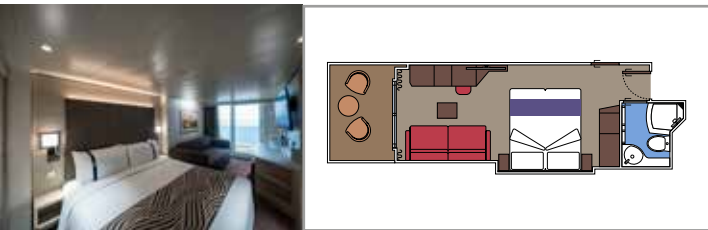

The images are representative only. Size, layout and furniture may vary (within the same cabin category).

INCLUDED FACILITIES

- Luxury suites with premium interiors
- Some Suites have balcony with private whirlpool
- Spacious wardrobe
- Comfortable double bed or single beds (on request)
- Bathroom with large shower and/or bathtub
- Interactive TV, telephone, safe, minibar and air conditioning
- Wifi connection included

SUITE AUREA

INCLUDED FACILITIES

- Some Suites have balcony with private whirlpool
- Some Suites have balcony overlooking the Promenade
- Some Suites have sitting area with double sofa bed
- Spacious wardrobe
- Comfortable double bed or single beds (on request)
- Bathroom with shower or bathtub and hairdryer
- Interactive TV, telephone, safe, minibar and air conditioning
- Wifi connection available (for a fee)

 Cabin size (m²)

 Balcony size (m²)

 Deck location

 Accommodating up to

BALCONY

INCLUDED FACILITIES

- Some cabins have balcony overlooking the Promenade
- Some cabins have partial view
- Sitting area with sofa
- Wardrobe
- Comfortable double bed which can be converted in two single beds (on request)
- Bathroom with shower and hairdryer
- Interactive TV, telephone, safe, minibar and air conditioning
- Wifi connection available (for a fee)

DELUXE BALCONY BR1

 ≈17
  ≈3-8
  9-10
  4

DELUXE BALCONY WITH PARTIAL VIEW BP

 ≈17
  ≈3
  15-16
  4

› Balcony with partial view

The images are representative only. Size, layout and furniture may vary (within the same cabin category).